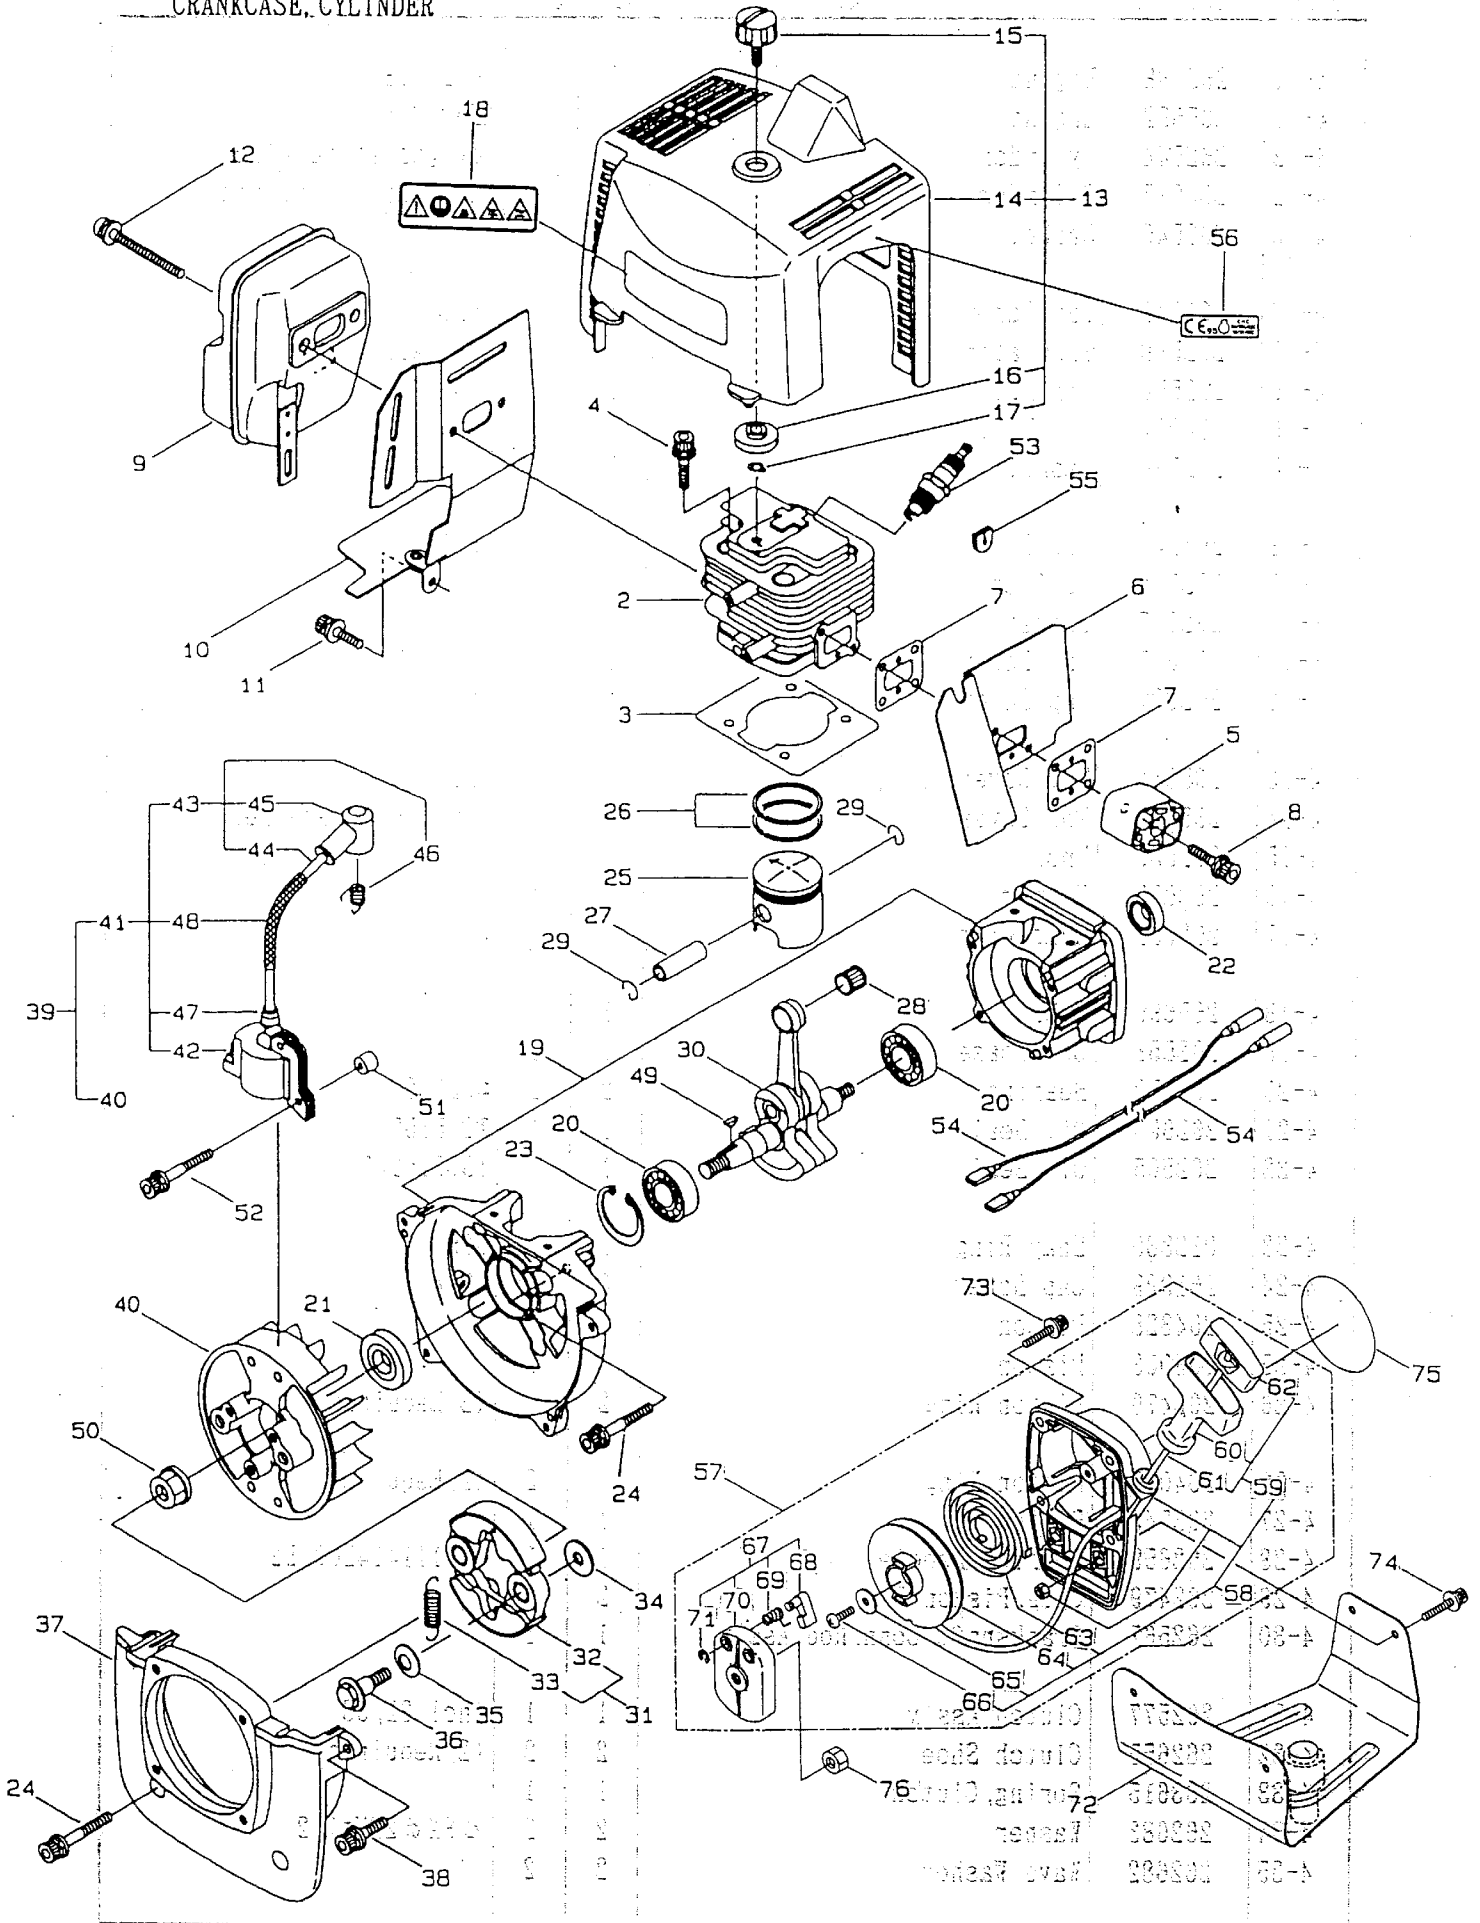

4 · ENGINE
CRANKCASE, CYLINDER

Ref. No	Part No.	Part Name	420	500	Remarks
4-36	262684	Clutch Bolt	2	2	M8
4-37	264388	Fan Cover	1	1	
4-38	261250	Cap Screw	2	2	M5x20
4-39	263077	Magneto Ass'y	1	1	Incl. 40~48
4-40	262619	Rotor/Fan	1	1	
4-41	263078	Ignition Coil Ass'y	1	1	Incl. 42~48
4-42	263079	Coil	1	1	
4-43	262622	Spark Plug Wire Ass'y	1	1	Incl. 44~46
4-44	262623	Spark Plug Wire 1	1	1	
4-45	261074	Plug Boot	1	1	
4-46	261075	Connector	1	1	
4-47	261072	Cap	1	1	
4-48	262694	Insulator	1	1	$\phi 6 \times \phi 6.8 \times 100L$
4-49	261076	Woodruff Key	1	1	
4-50	262731	Nut, Rotor	1	1	M10
4-51	261078	Spacer	2	2	
4-52	261256	Cap Screw	2	2	M4x25
4-53	262483	Spark Plug	1	1	NGK BPR6Y
4-54	262717	Wire, Coil Ground	2	2	
4-55	261202	Grommet	1	1	
4-56	265695	Label	1	1	
4-57	263525	Recoil Starter Ass'y	1	1	Incl. 58~71
4-58	263526	Recoil Ass'y	1	1	Incl. 59~66
4-59	262631	Rope Ass'y	1	1	Incl. 60~62
4-60	262633	Starter Grip	1	1	
4-61	262632	Starter Rope	1	1	
4-62	262981	Cap	1	1	
4-63	262627	Spiral Spring	1	1	
4-64	262626	Pulley	1	1	
4-65	262982	Washer	1	1	
4-66	262629	Screw	1	1	
4-67	262634	Starter Pawl Ass'y	1	1	Incl. 68~71
4-68	262636	Pawl	1	1	
4-69	262637	Return Spring	1	1	
4-70	262635	Pawl Case	1	1	
4-71	262638	E-Ring	1	1	
4-72	263530	Bracket	1	1	
4-73	261257	Cap Screw	4	4	M4x16
4-74	261607	Cap Screw	2	2	M5x16
4-75	264520	Label	1	1	
4-75	265727	Label	1	1	
4-76	081040	Nut	1	1	M8