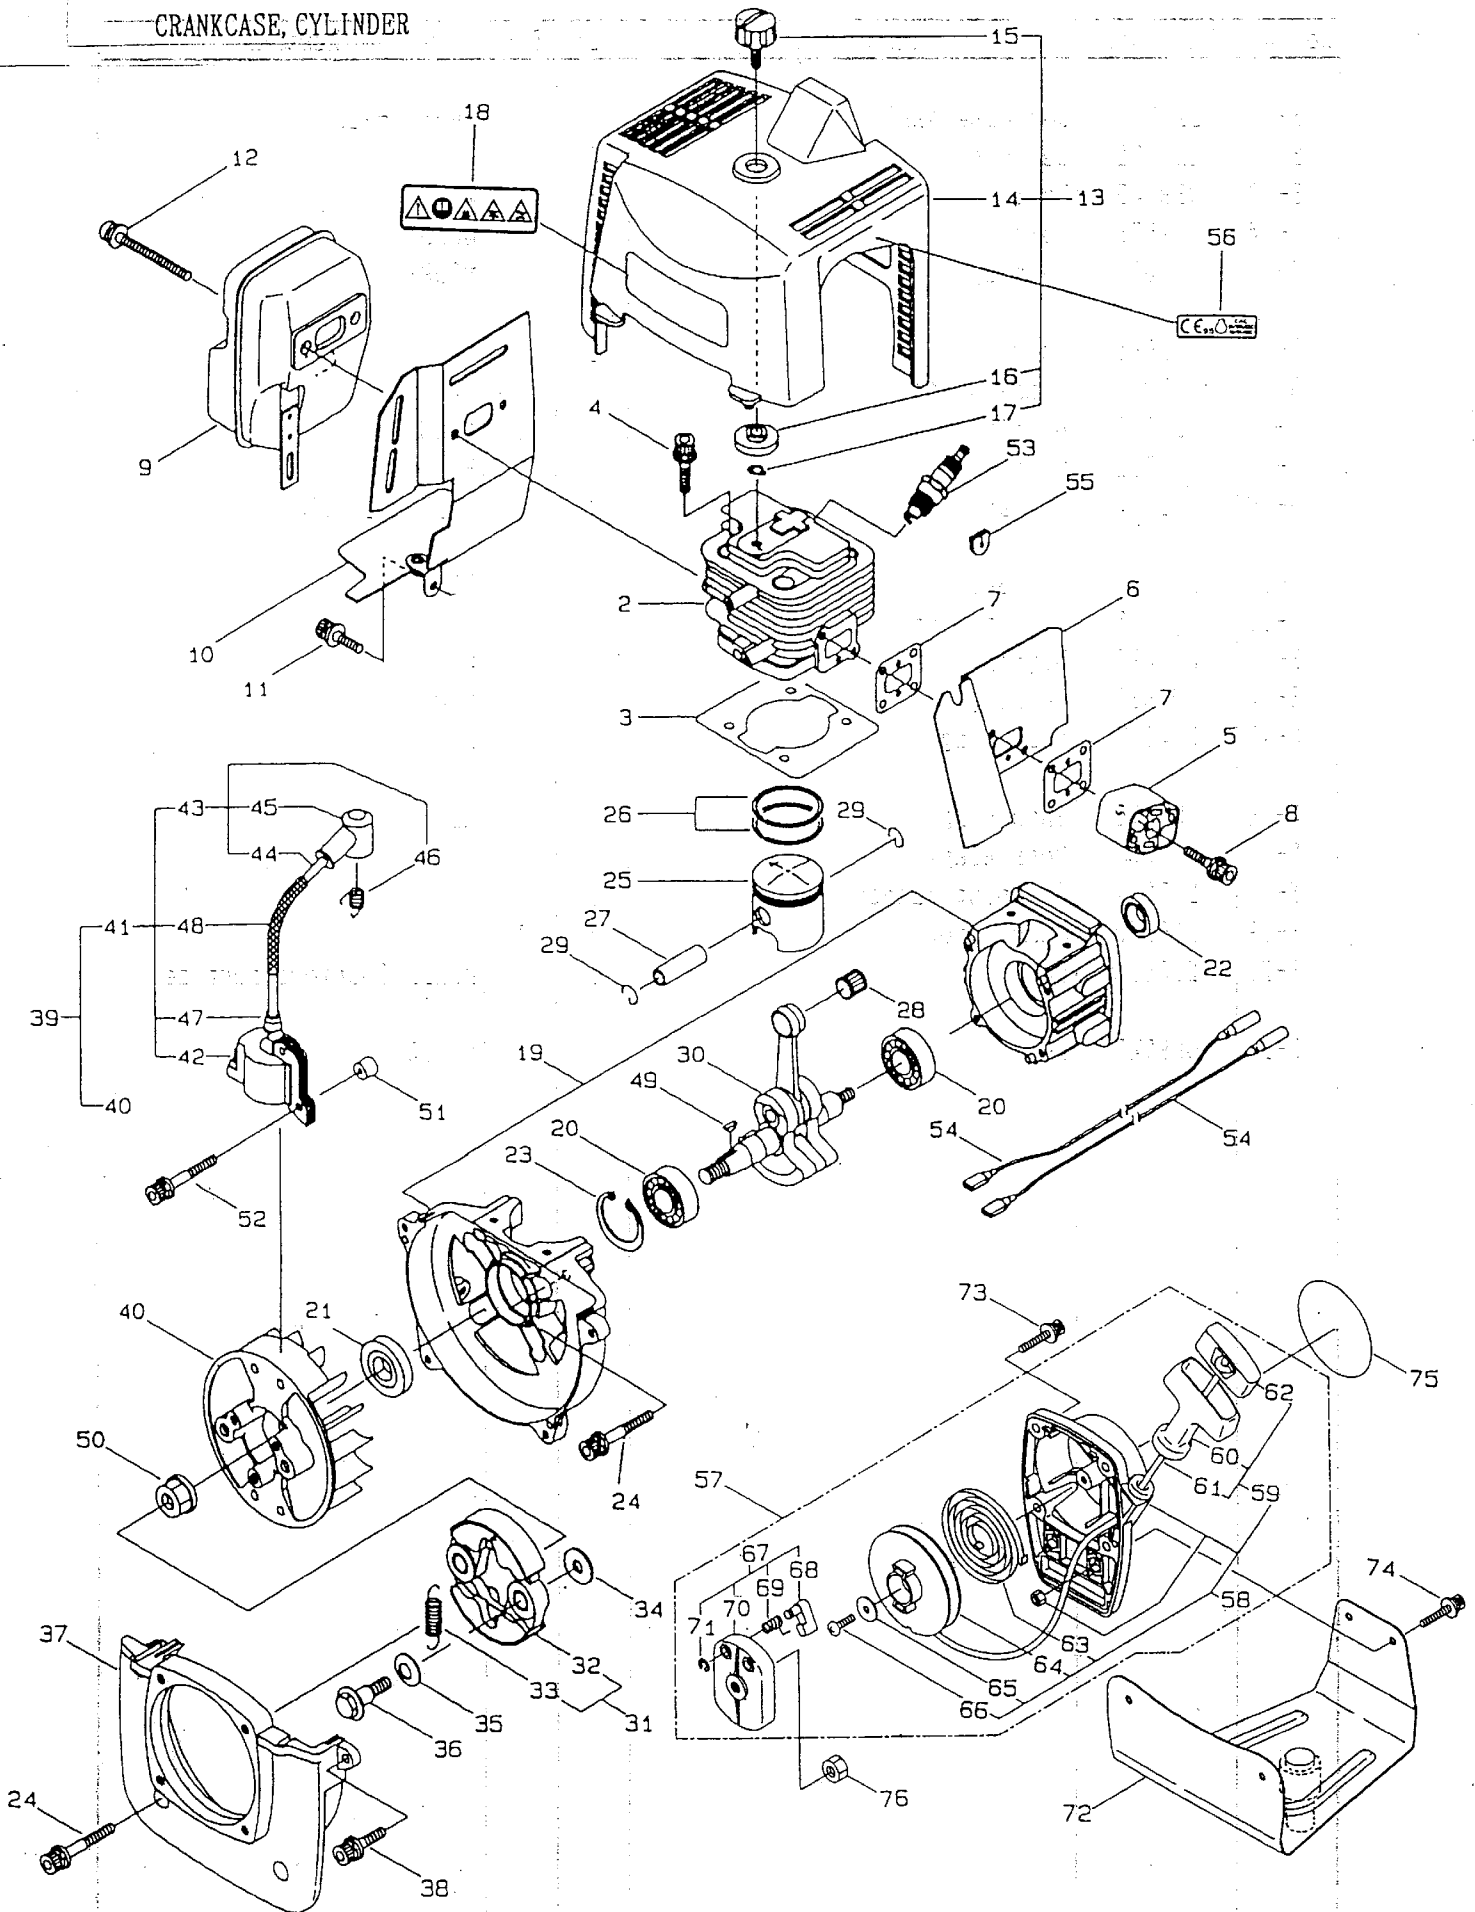

4 · ENGINE
— CRANKCASE, CYLINDER

Ref. No	Part No.	Part Name	420	500	Remarks
4- 1	265688	Engine	1		AE420/18
4- 1	265692	Engine		1	AE500/08
4- 2	262544	Cylinder	1		New gasket required
4- 2	264017	Cylinder		1	New gasket required
4- 3	262546	Gasket	1	1	
4- 4	261246	Cap Screw	4	4	M5x25
4- 5	262548	Insulator	1	1	New gasket required
4- 6	262550	Air Duct	1		
4- 6	264064	Air Duct		1	
4- 7	262790	Gasket	2	2	
4- 8	261246	Cap Screw	2	2	M5x25
4- 9	262748	Muffler	1	1	
4-10	262617	Gasket	1	1	
4-11	261607	Cap Screw	1	1	M5x16
4-12	262687	Cap Screw	2	2	M6x65
4-13	265342	Top Cover Ass'y	1	1	Incl. 14~17
4-14	265343	Top Cover	1	1	New label required
4-15	262556	Knob	1	1	
4-16	262689	Spacer	1	1	
4-17	262690	Snap Ring	1	1	#6
4-18	265696	Label	1	1	
4-19	262558	Crankcase	1	1	
4-20	262658	Bearing	2	2	#6202C3
4-21	262660	Oil Seal	1	1	TC15357
4-22	262565	Oil Seal	1	1	ISCD15257
4-23	012380	Snap Ring	1	1	H35
4-24	261999	Cap Screw	6	6	M5x40
4-25	264328	Piston	1		
4-25	264003	Piston		1	
4-26	262476	Piston Ring	2		(2)Required
4-26	264005	Piston Ring		2	(2)Required
4-27	262749	Piston Pin	1	1	
4-28	262659	Bearing, Needle	1	1	KTV111414EG01B2
4-29	262479	Clip, Piston Pin	2	2	
4-30	262567	Crankshaft/Conn. Rod Ass'y	1	1	
4-31	262577	Clutch Ass'y	1	1	Incl. 32, 33
4-32	262655	Clutch Shoe	2	2	(2)Required
4-33	263615	Spring, Clutch	1	1	
4-34	262683	Washer	2	2	φ 8X φ 22Xtl. 2
4-35	262682	Wave Washer	2	2