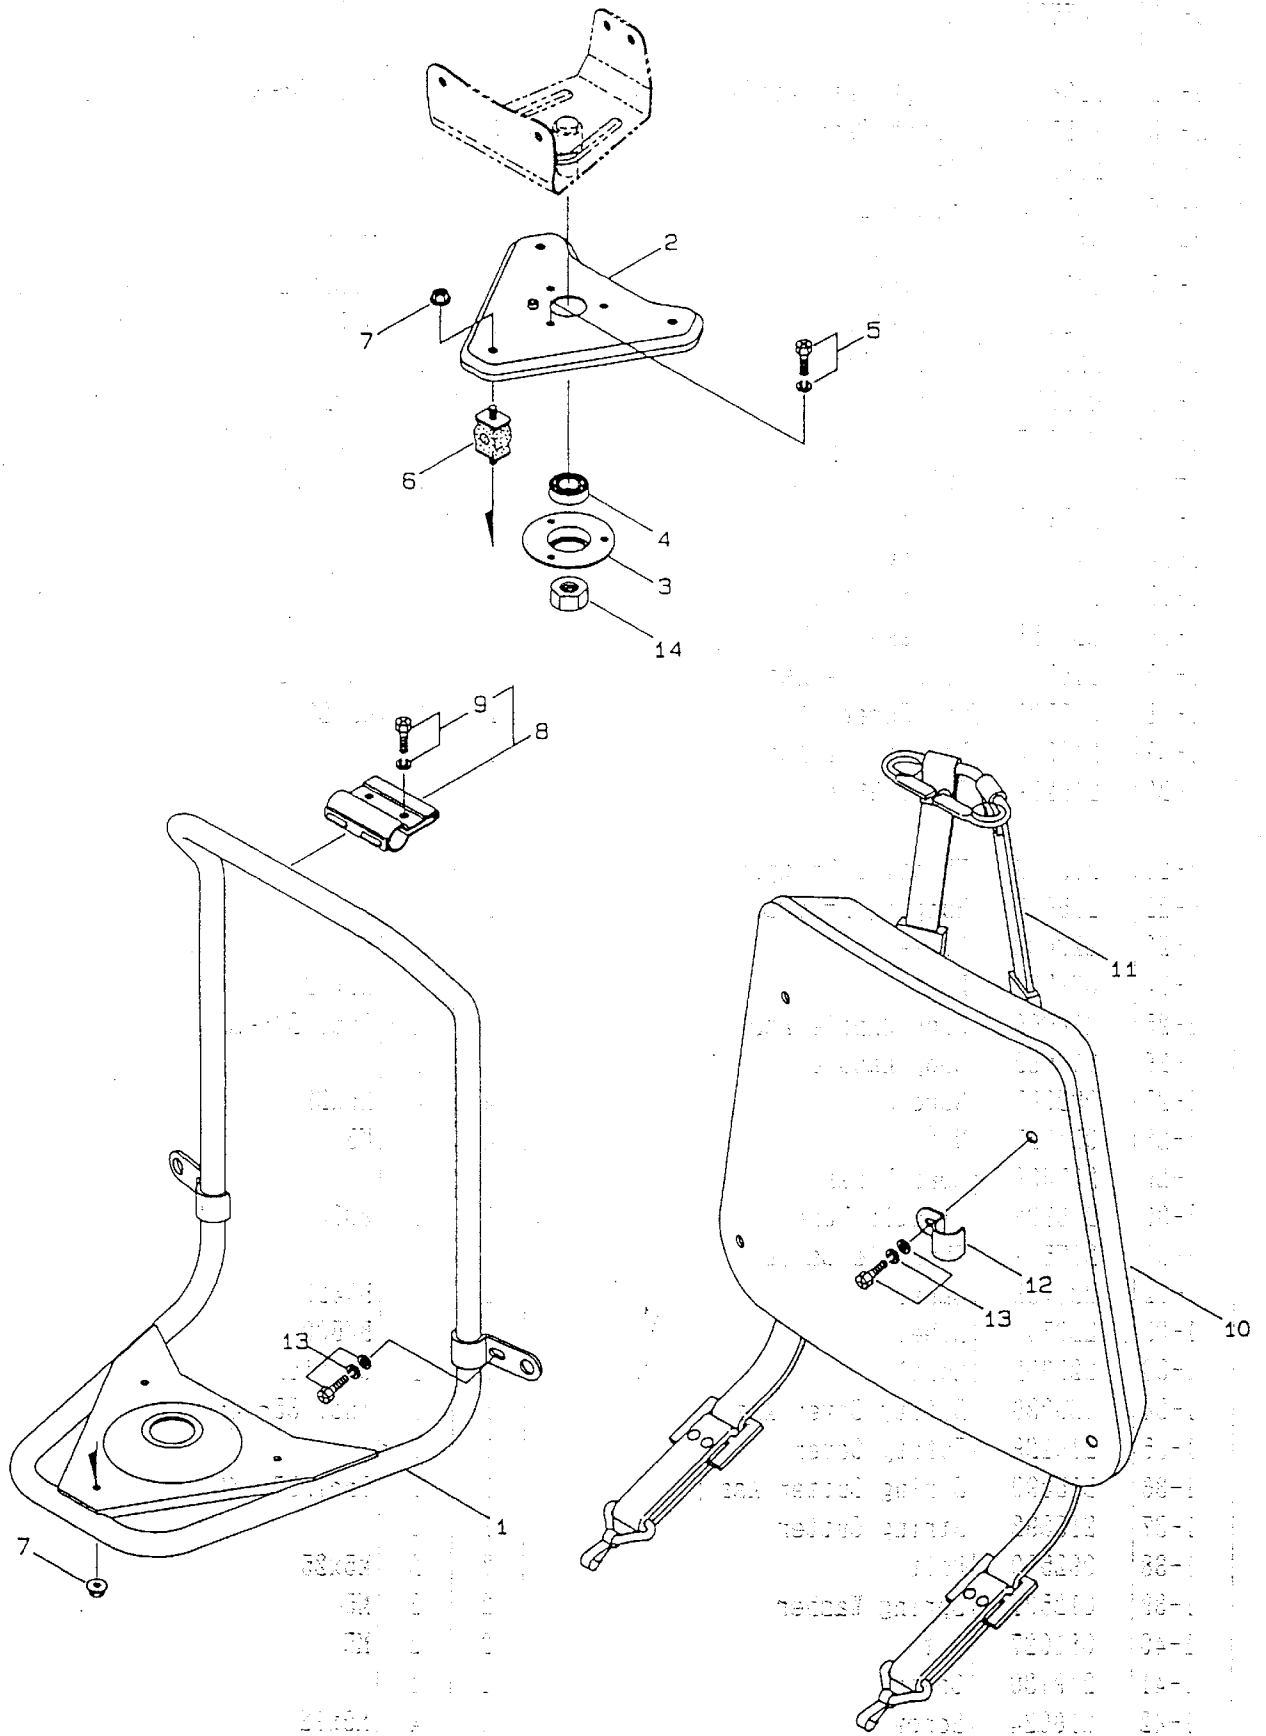

2 · SUPPORT FRAME

Ref. No	Part No.	Part Name	420	500	Remarks
2- 1	218153	Support Frame	1	1	
2- 2	216417	Turn Bracket	1	1	
2- 3	211644	Bearing Case	1	1	
2- 4	220619	Bearing	1	1	#6001UU
2- 5	092578	Bolt	3	3	M5x10
2- 6	211645	Buffer	3	3	
2- 7	215230	Nut	6	6	M5
2- 8	211969	Hanging Bracket Ass'y	1	1	Incl. 9
2- 9	092579	Bolt	2	2	M5x12
2-10	214498	Pad	1	1	
2-11	220790	Knapsack Belt	1	1	
2-12	210968	Bracket	2	2	
2-13	092580	Bolt	4	4	M5x12
2-14	084020	Nut	1	1	M12