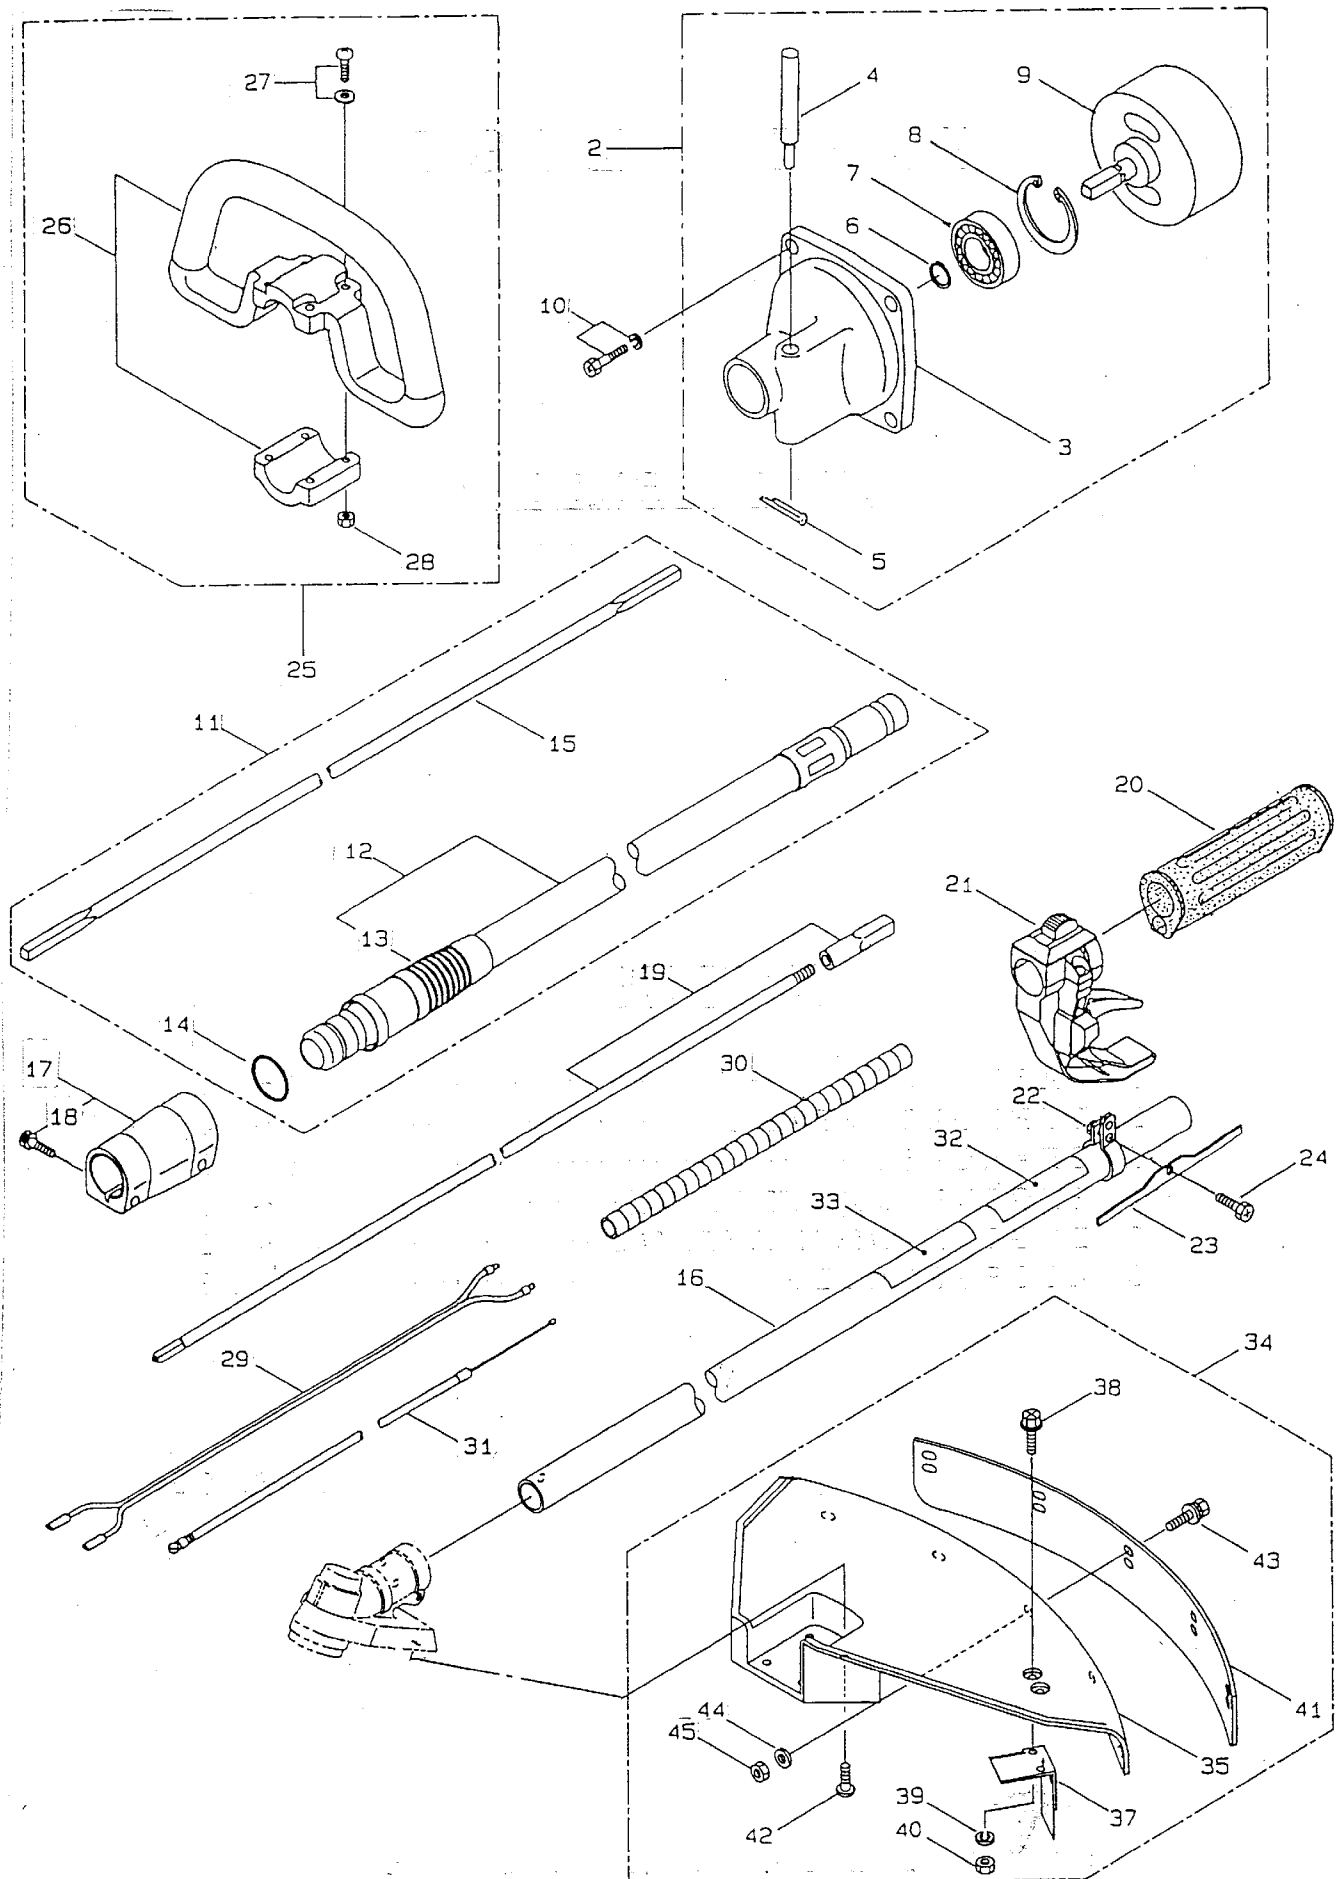

## CONTENTS

1 • MAIN BODY .....	1 ~ 2
2 • SUPPORT FRAME .....	3 ~ 4
3 • GEARCASE .....	5 ~ 6
4 • ENGINE (CRANKCASE, CYLINDER) .....	7 ~ 10
5 • ENGINE (CARBURETOR, FUEL TANK) .....	11 ~ 12
6 • ACCESSORIES .....	13

# 1 · MAIN BODY

Ref. No	Part No.	Part Name	420	500	Remarks
1- 1	347527	BK420	1		AMA
1- 1	347528	BK500		1	AMA
1- 2	220410	Clutch Case Ass'y	1	1	Incl. 3~9
1- 3	215747	Clutch Case	1	1	
1- 4	219870	Pin	1	1	
1- 5	065049	Snap Pin	1	1	
1- 6	550118	Snap Ring	1	1	WR15
1- 7	140474	Bearing	1	1	#620ZZ
1- 8	012380	Snap Ring	1	1	H35
1- 9	220336	Clutch Drum	1	1	
1-10	092552	Bolt	4	4	M6x20
1-11	216707	Outer Ass'y	1	1	Incl. 12~15
1-12	216708	Outer	1	1	Incl. 13
1-13	215885	Cover	1	1	
1-14	011338	O-Ring	1	1	P18
1-15	211895	Inner Shaft	1	1	
1-16	220786	Driveshaft Tube	1	1	
1-17	215730	Joint Pipe Ass'y	1	1	Incl. 18
1-18	087786	Cap Screw	2	2	M5x25
1-19	216965	Driveshaft Ass'y	1	1	
1-20	215239	Shaft Grip	1	1	
1-21	218149	Throttle Trigger	1	1	
1-22	215617	Hanging Bracket	1	1	
1-23	220698	Plate	1	1	
1-24	089737	Bolt	1	1	M5x12
1-25	214666	Loop Handle Ass'y	1	1	Incl. 26~28
1-26	214982	Loop Handle	1	1	
1-27	092087	Screw	4	4	M5x28
1-28	081027	Nut	4	4	M5
1-29	217498	Lead Wires	1	1	
1-30	216803	Plastic Tube	1	1	980L
1-31	217501	Throttle Cable	1	1	
1-32	220788	Label	1		BK420
1-32	220794	Label		1	BK500
1-33	220602	Label	1	1	Caution
1-34	220096	Safety Cover Ass'y	1	1	Incl. 35~45
1-35	219129	Safety Cover	1	1	
1-36	215390	String Cutter Ass'y	1	1	Incl. 37~40
1-37	215392	String Cutter	1	1	
1-38	092560	Bolt	2	2	M5x25
1-39	012501	Spring Washer	2	2	M5
1-40	081027	Nut	2	2	M5
1-41	219130	Cover	1	1	
1-42	816024	Screw	4	4	M5x12
1-43	092548	Bolt	5	5	M5x15
1-44	022905	Washer	5	5	M5
1-45	081027	Nut	5	5	M5