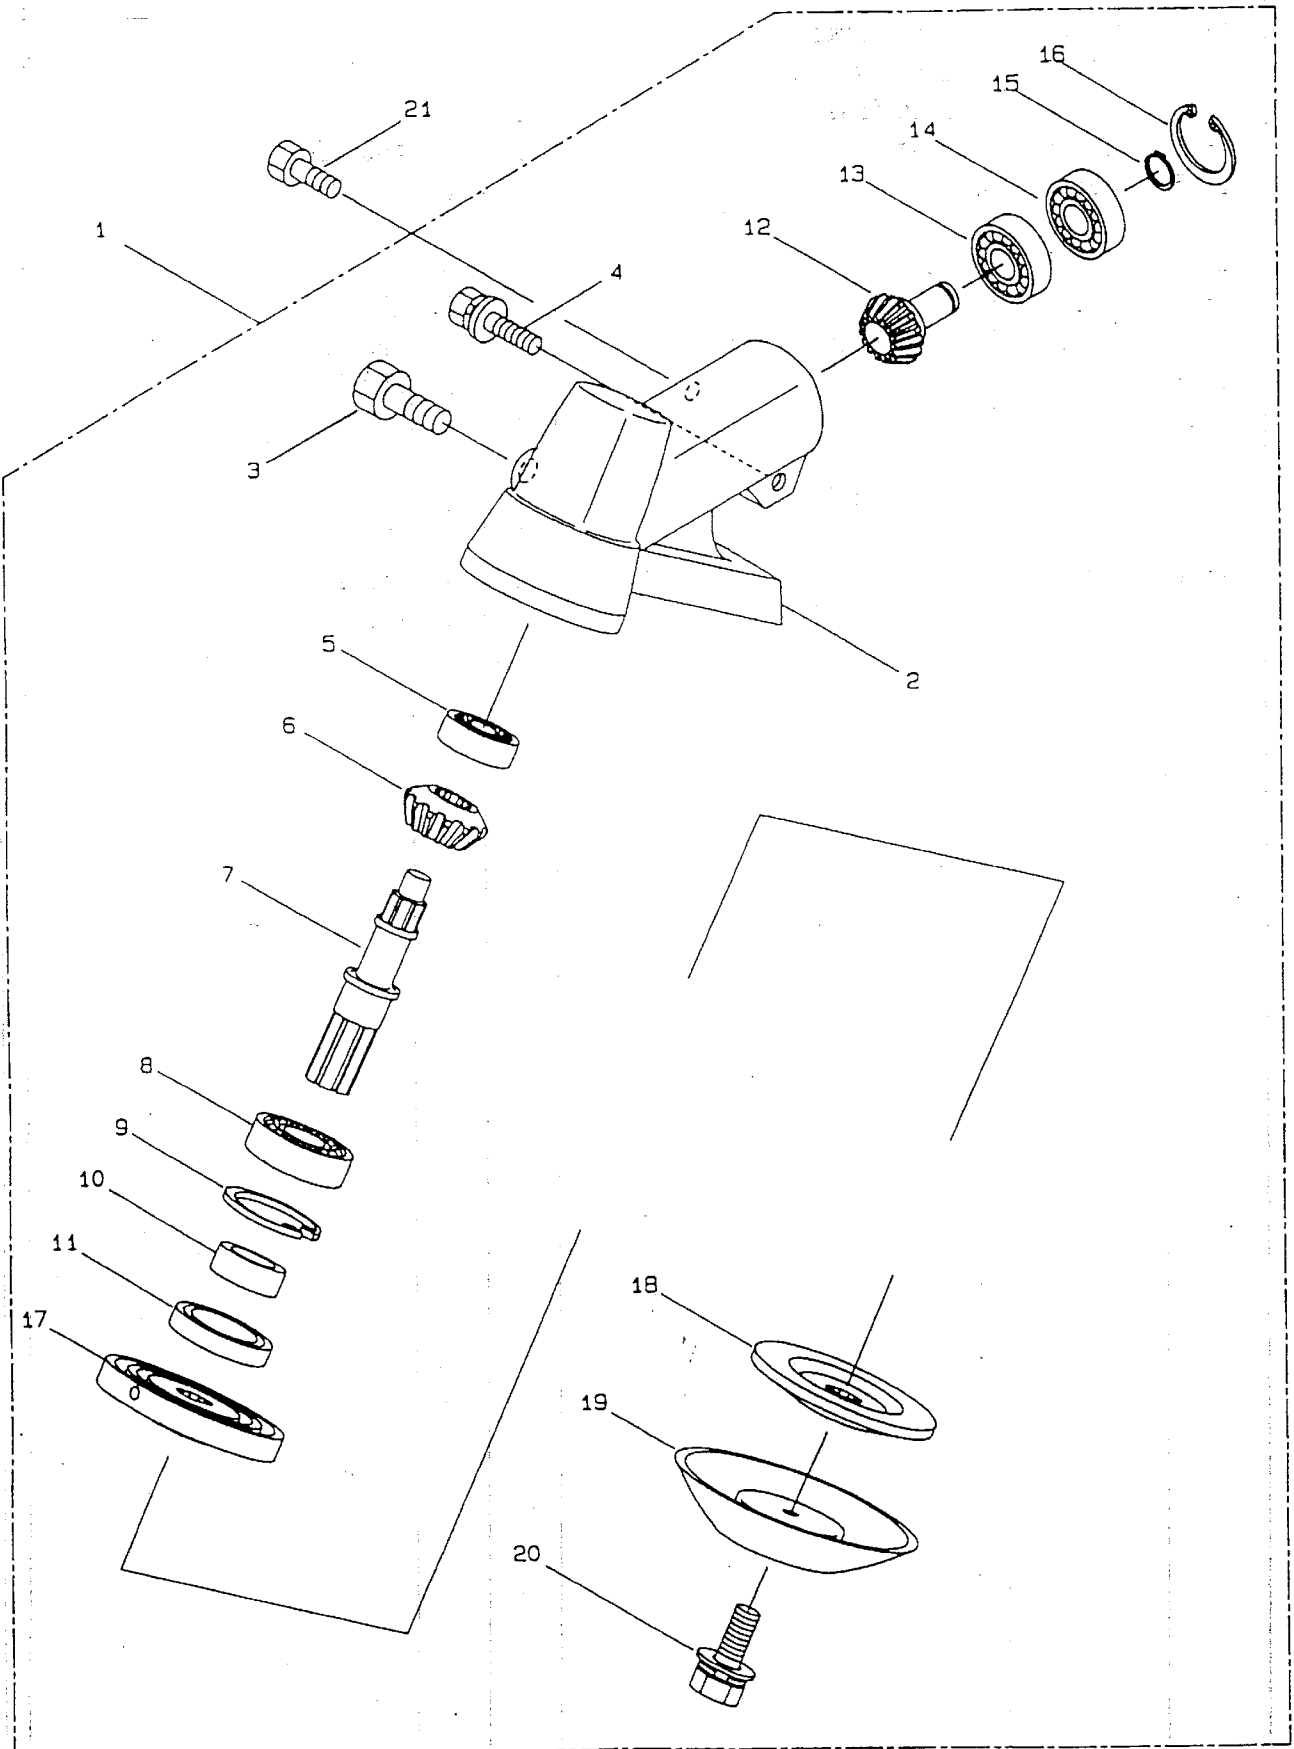

3 · GEARCASE

Ref. No	Part No.	Part Name	420	500	Remarks
3- 1	220771	Gearcase Ass'y	1	1	Incl. 2~20
3- 2	220772	Gearcase	1	1	
3- 3	089845	Bolt	1	1	M8x10
3- 4	092556	Bolt	1	1	M6x30
3- 5	210560	Bearing	1	1	#609
3- 6	211698	Gear	1	1	
3- 7	217057	Blade Shaft	1	1	
3- 8	022009	Bearing	1	1	#6002
3- 9	016732	Snap Ring	1	1	H32
3-10	212394	Collar	1	1	φ 15x φ 22x8L
3-11	211818	Oil Seal	1	1	D22 32 6
3-12	211695	Pinion Gear	1	1	
3-13	014490	Bearing	1	1	#6000
3-14	106933	Bearing	1	1	#6000Z
3-15	014210	Snap Ring	1	1	S10
3-16	054676	Snap Ring	1	1	H26
3-17	217060	Boss Adapter	1	1	
3-18	217061	Clamping Washer	1	1	
3-19	210308	Stabilizer	1	1	
3-20	215610	Bolt	1	1	M8x22, Counterclockwise
3-21	089747	Bolt	1	1	M6x15