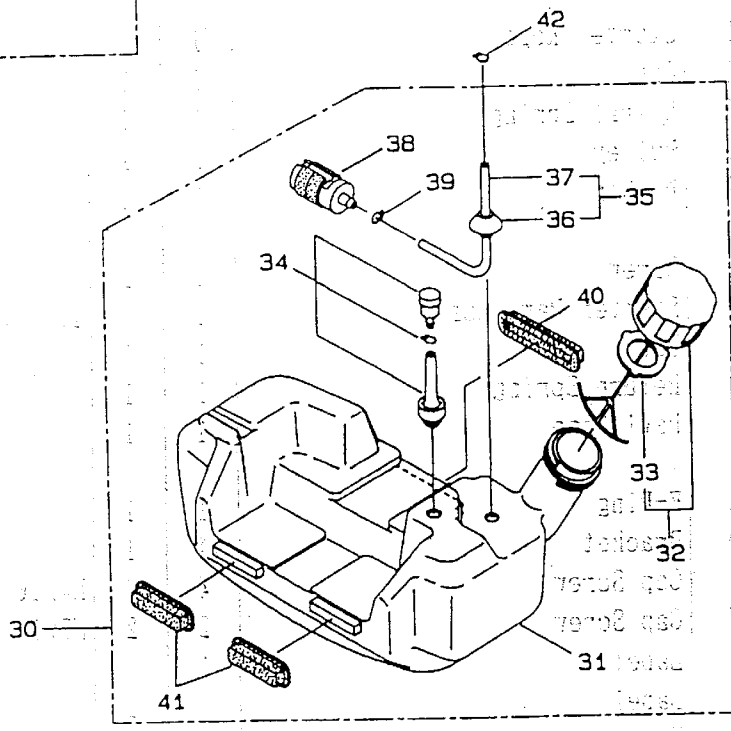

5 • ENGINE
CARBURETOR, FUEL TANK

Ref. No	Part No.	Part Name	420	500	Remarks
5- 1	263673	Carburetor Ass'y	1	1	Incl. 2~19
5- 2	261871	O-Ring	1	1	
5- 3	263247	Main Jet	1	1	#50
5- 4	262995	Gasket	1	1	
5- 5	262994	Diaphragm, Fuel Pump	1	1	
5- 6	263725	Pump Body	1	1	
5- 7	263727	Gasket	1	1	
5- 8	261873	Diaphragm, Metering	1	1	
5- 9	263726	Cover Plate	1	1	
5-10	263737	Screw	4	4	
5-11	261876	E-Ring	1	1	
5-12	263249	Throttle Valve Ass'y	1	1	
5-13	261652	Plug	1	1	
5-14	261658	Swivel	1	1	
5-15	261875	Screw	2	2	
5-16	263250	Bracket	1	1	
5-17	261878	Nut	1	1	
5-18	265409	Adapter	1	1	
5-19	261657	Packing	1	1	
5-20	262587	Gasket	1	1	
5-21	263520	Air Filter Ass'y	1	1	Incl. 22~28
5-22	263723	Housing	1	1	
5-23	263715	Sleeve	2	2	
5-24	263007	Choke Valve	1	1	
5-25	263000	Washer	1	1	
5-26	263717	Screen	1	1	
5-27	263714	Foam Element	2	2	
5-28	263713	Air Filter Cover	1	1	
5-29	261814	Cap Screw	2	2	M5x50
5-30	265690	Fuel Tank Ass'y	1	1	Incl. 31~41
5-31	264885	Fuel Tank	1	1	
5-32	265582	Fuel Tank Cap Ass'y	1	1	Incl. 33
5-33	261105	Gasket	1	1	
5-34	261696	Breather Ass'y	1	1	
5-35	263677	Fuel Pipe Ass'y	1	1	Incl. 36, 37
5-36	261339	Grommet	1	1	
5-37	262649	Fuel Pipe	1	1	
5-38	261797	Fuel Filter Ass'y	1	1	
5-39	261117	Clip	1	1	
5-40	262697	Pad	1	1	
5-41	261119	Pad	2	2	
5-42	261117	Clip	1	1